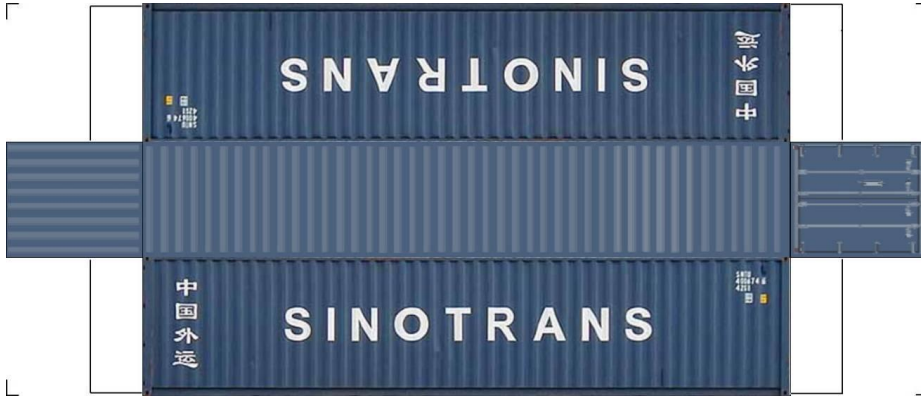

BUILD YOUR OWN (N SCALE) 45ft HIGH CUBE CONTAINERS

[Click to watch instructional video](#)

BUILD YOUR OWN (45ft HIGH CUBE CONTAINERS) N SCALE

Drawn By
www.krafttrains.com