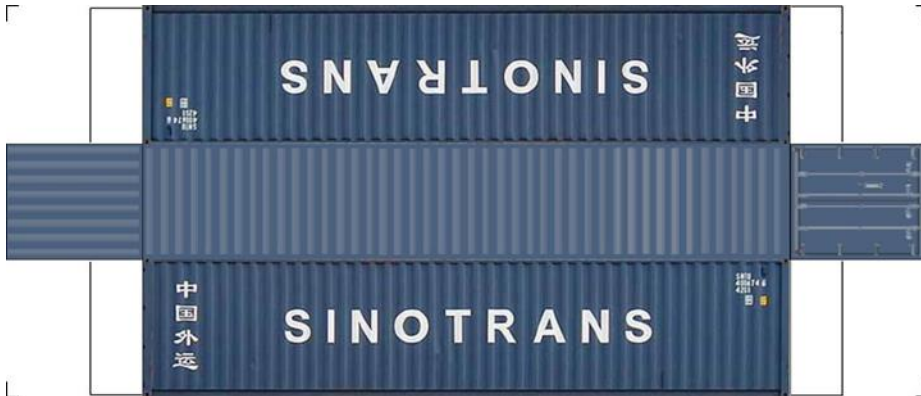

BUILD YOUR OWN (N SCALE) 45ft HIGH CUBE CONTAINERS

[Click to watch instructional video](#)

BUILD YOUR OWN (45ft HIGH CUBE CONTAINERS) N SCALE

Drawn By
www.krafttrains.com